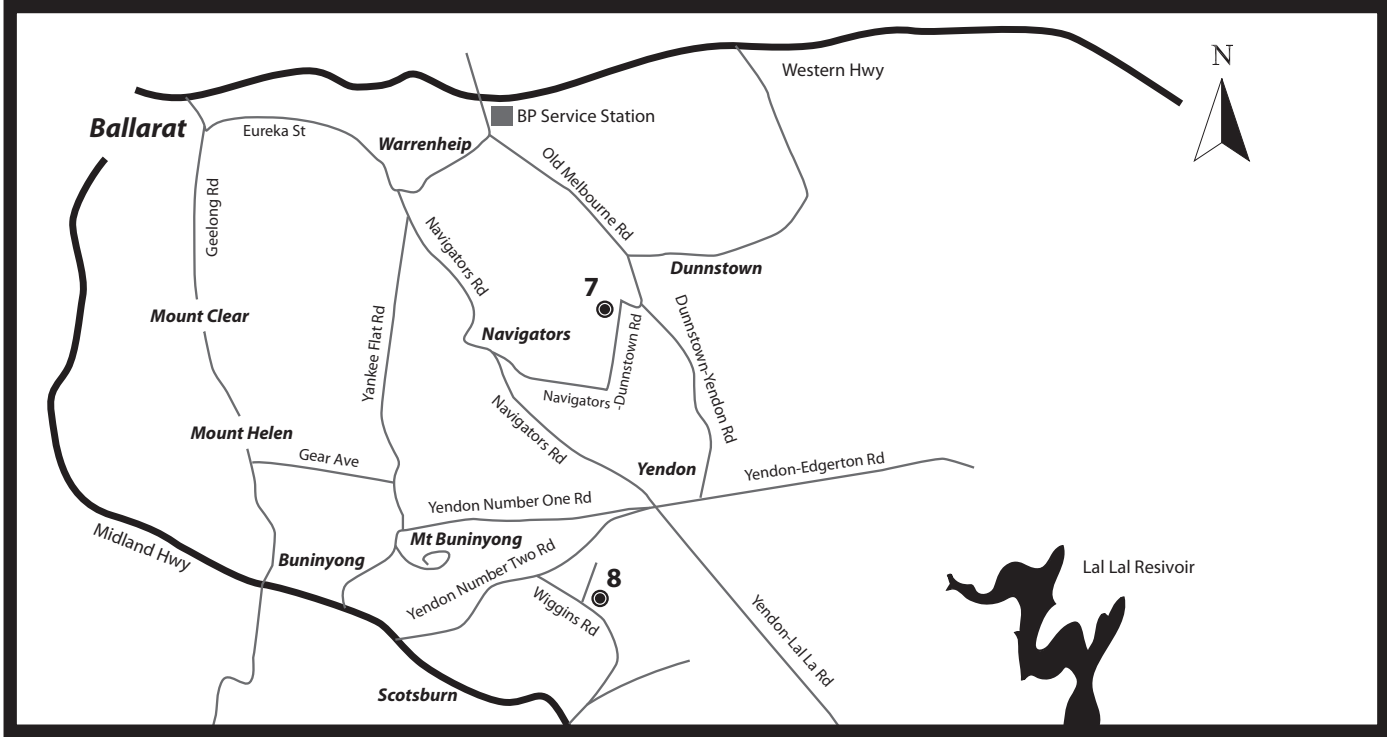

## Legend

- Map 1**
1. The White House Garden, 218 Errard St Sth, Ballarat
  2. 505 Ligar Street, Ballarat
  3. 'Cameron House' 514 Humffray Street, Golden Point
  4. Wendouree Primary School, Howitt Street, Wendouree
  5. St Columbas Primary School, Howard Street, Ballarat
  6. Caledonian Primary School, Thompson St, Brown Hill
- Map 2**
7. 'Avebury' 20 Navigators-Dunnstown Road
  8. 'Back Lake' 264 Wiggins Rd, Scottsburn
- Map 3**
9. Kylie Rose's Garden, 35 Pre-Emtive Rd, Scarsdale
  10. 430 Tannery Road, Smythesdale
  11. Coravaal, 5 Phillips Rd, Smythesdale

**NOTE: see brochure for garden opening days and times**

Map 1

Map 2

Map 3