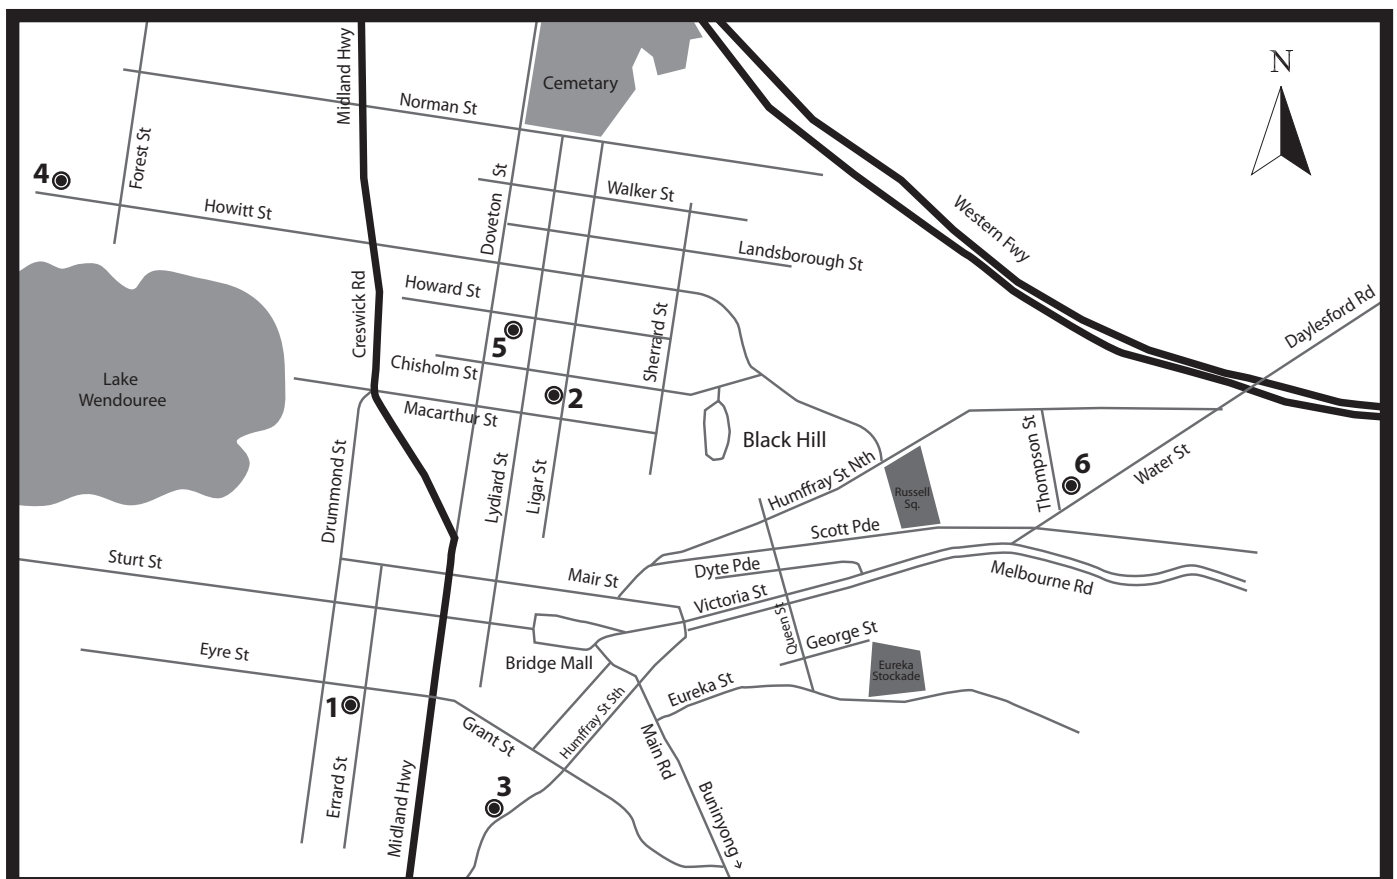

# Ballarat Gardens in Spring

29th – 31st October 2011

## Legend

- Map 1**
1. The White House Garden, 218 Errard St Sth, Ballarat
  2. 505 Ligar Street, Ballarat
  3. 'Cameron House' 514 Humffray Street, Golden Point
  4. Wendouree Primary School, Howitt Street, Wendouree
  5. St Columbas Primary School, Howard Street, Ballarat
  6. Caledonian Primary School, Thompson St, Brown Hill
- Map 2**
7. 'Avebury' 20 Navigators-Dunnstown Road
  8. 'Back Lake' 264 Wiggins Rd, Scottsburn
- Map 3**
9. Kylie Rose's Garden, 35 Pre-Emtive Rd, Scarsdale
  10. 430 Tannery Road, Smythesdale
  11. Coravaal, 5 Phillips Rd, Smythesdale

**NOTE: see brochure for garden opening days and times**

Map 1

Map 2

Map 3